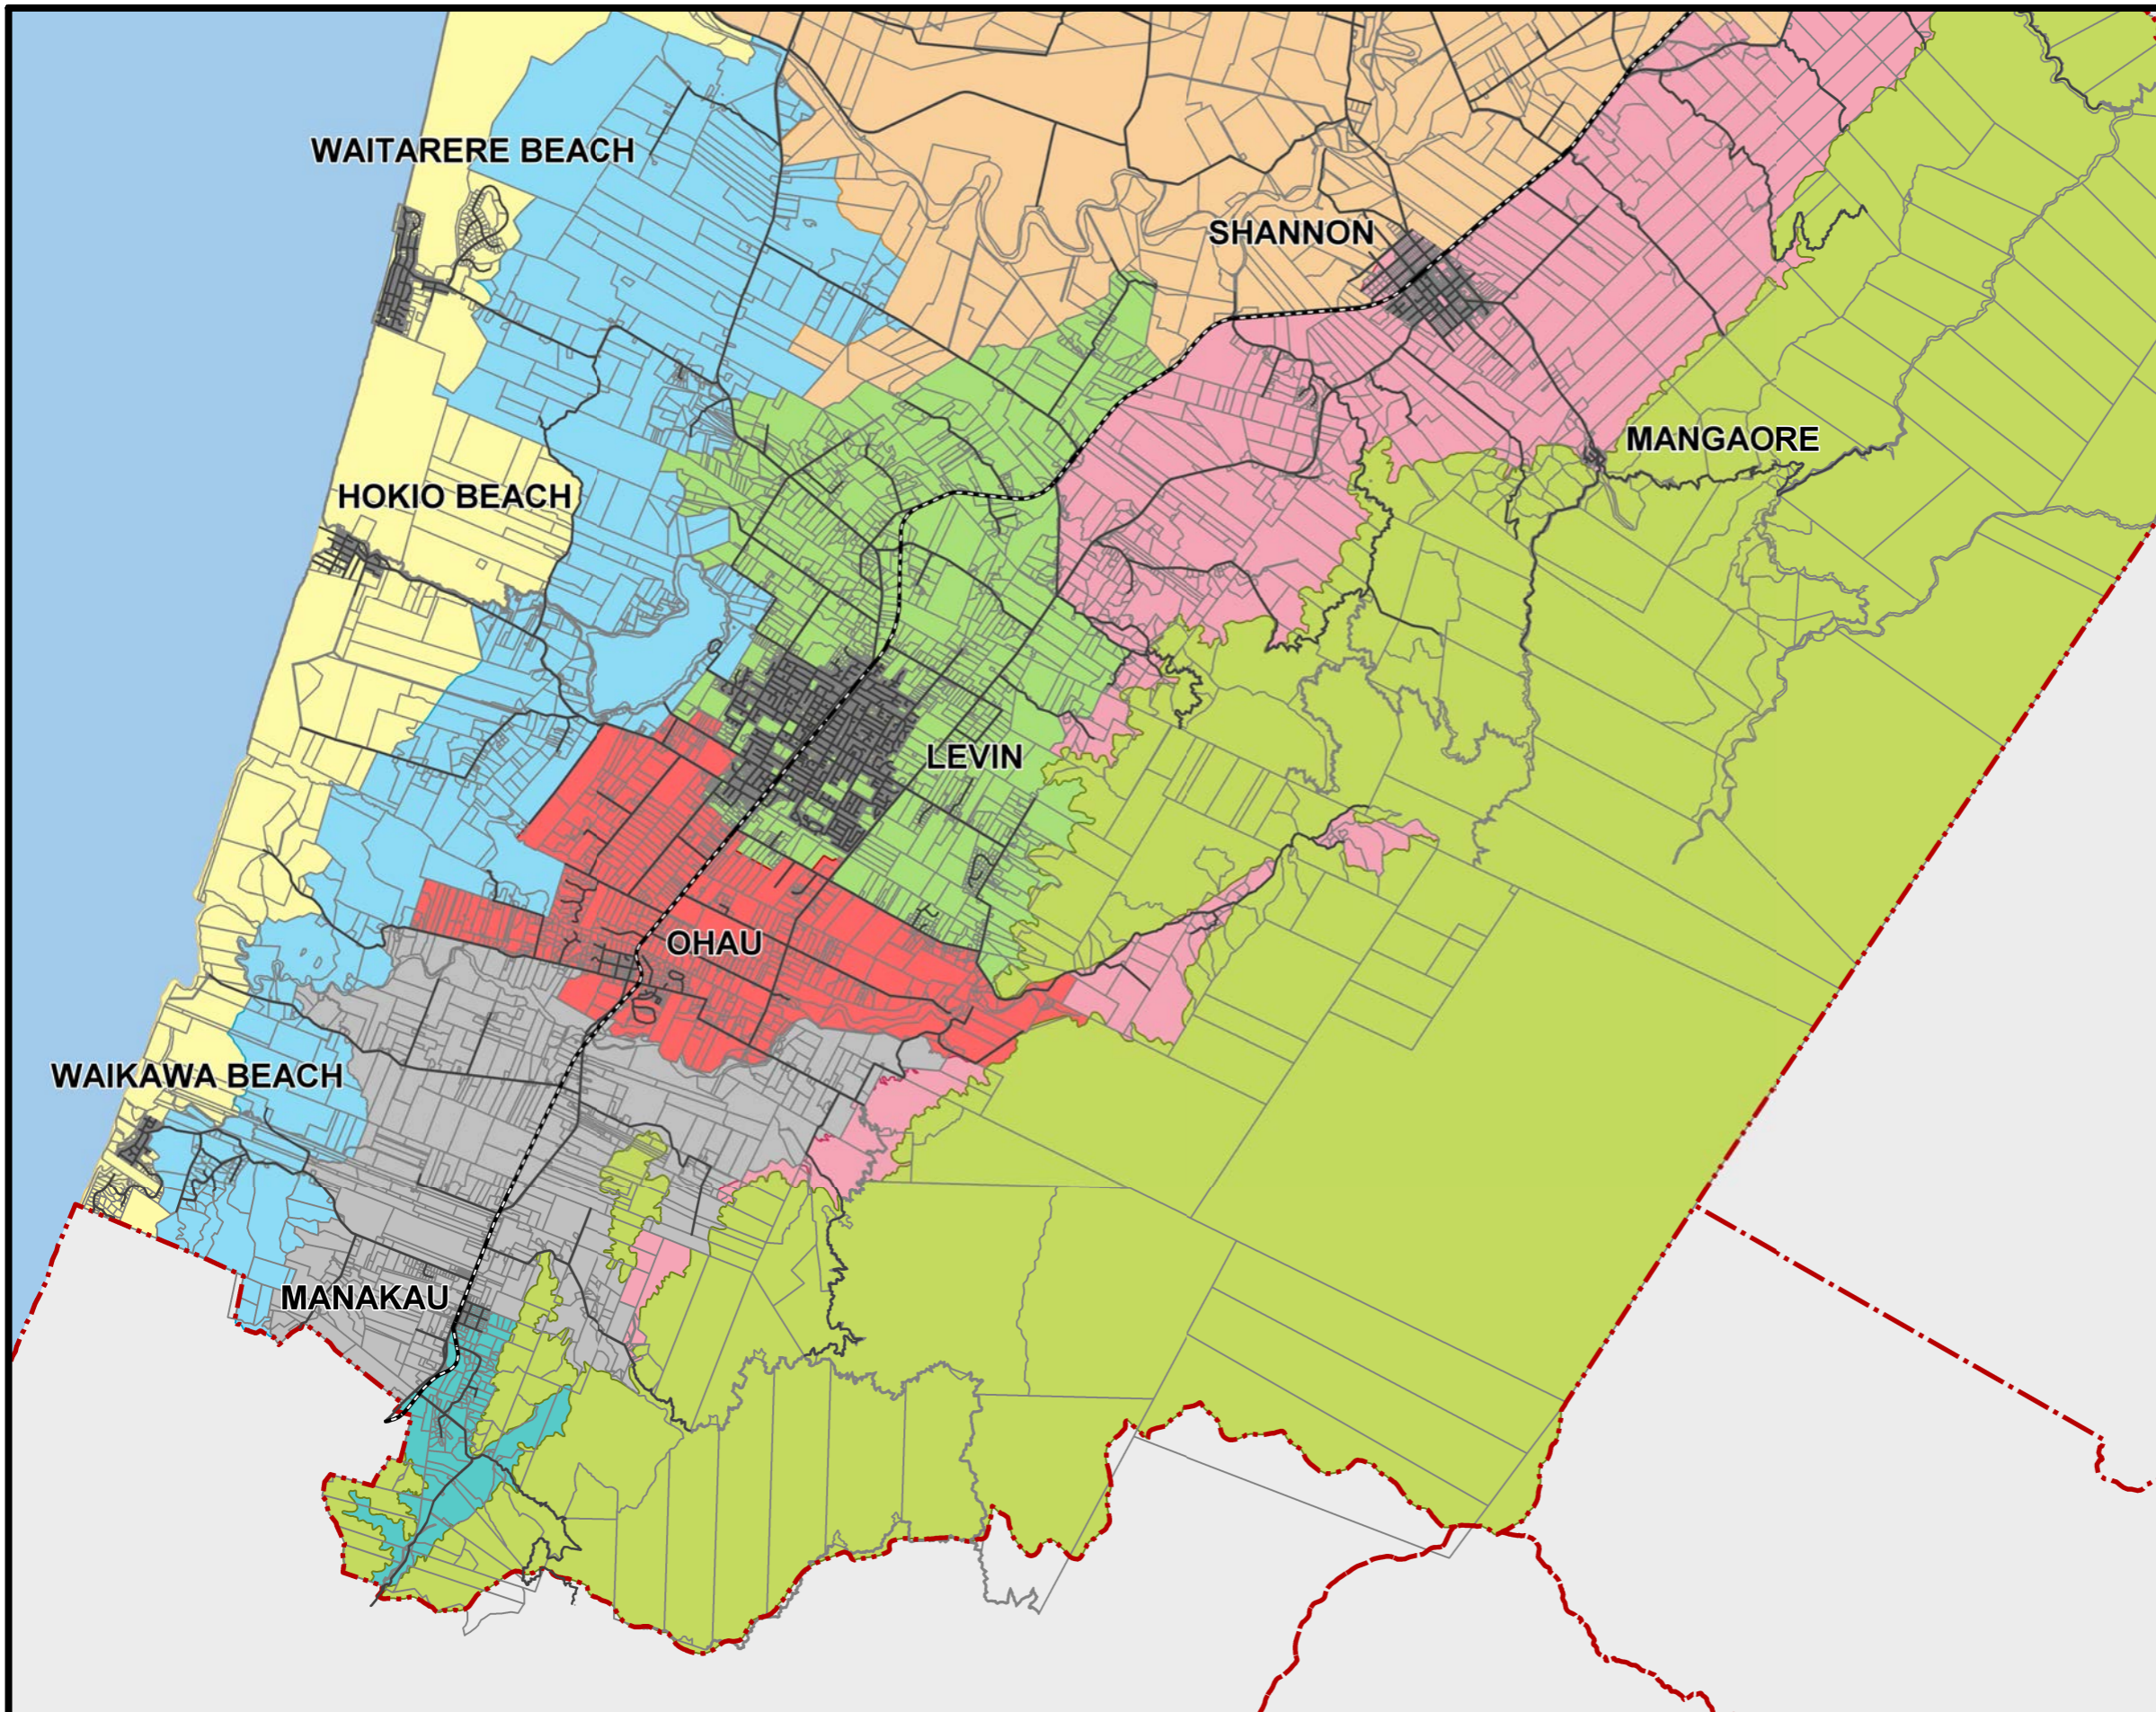

**LEGEND**

- Coastal Environment Domain
- Foxton Dunefields Domain
- Coastal Lakes Domain
- Moutoa Opiki Plains Domain
- Levin Koputaroa Domain
- Levin Ohau Domain
- Kuku Domain
- Manakau Downlands Domain
- Tararua Terraces Domain
- Hill Country Domain
- Road
- Railway
- Land Parcel
- Territorial Authority Boundary

 Scale 1 : 120,000

**HOROWHENUA DISTRICT PLAN**  
**LANDSCAPE DOMAINS**

Planning Map 39