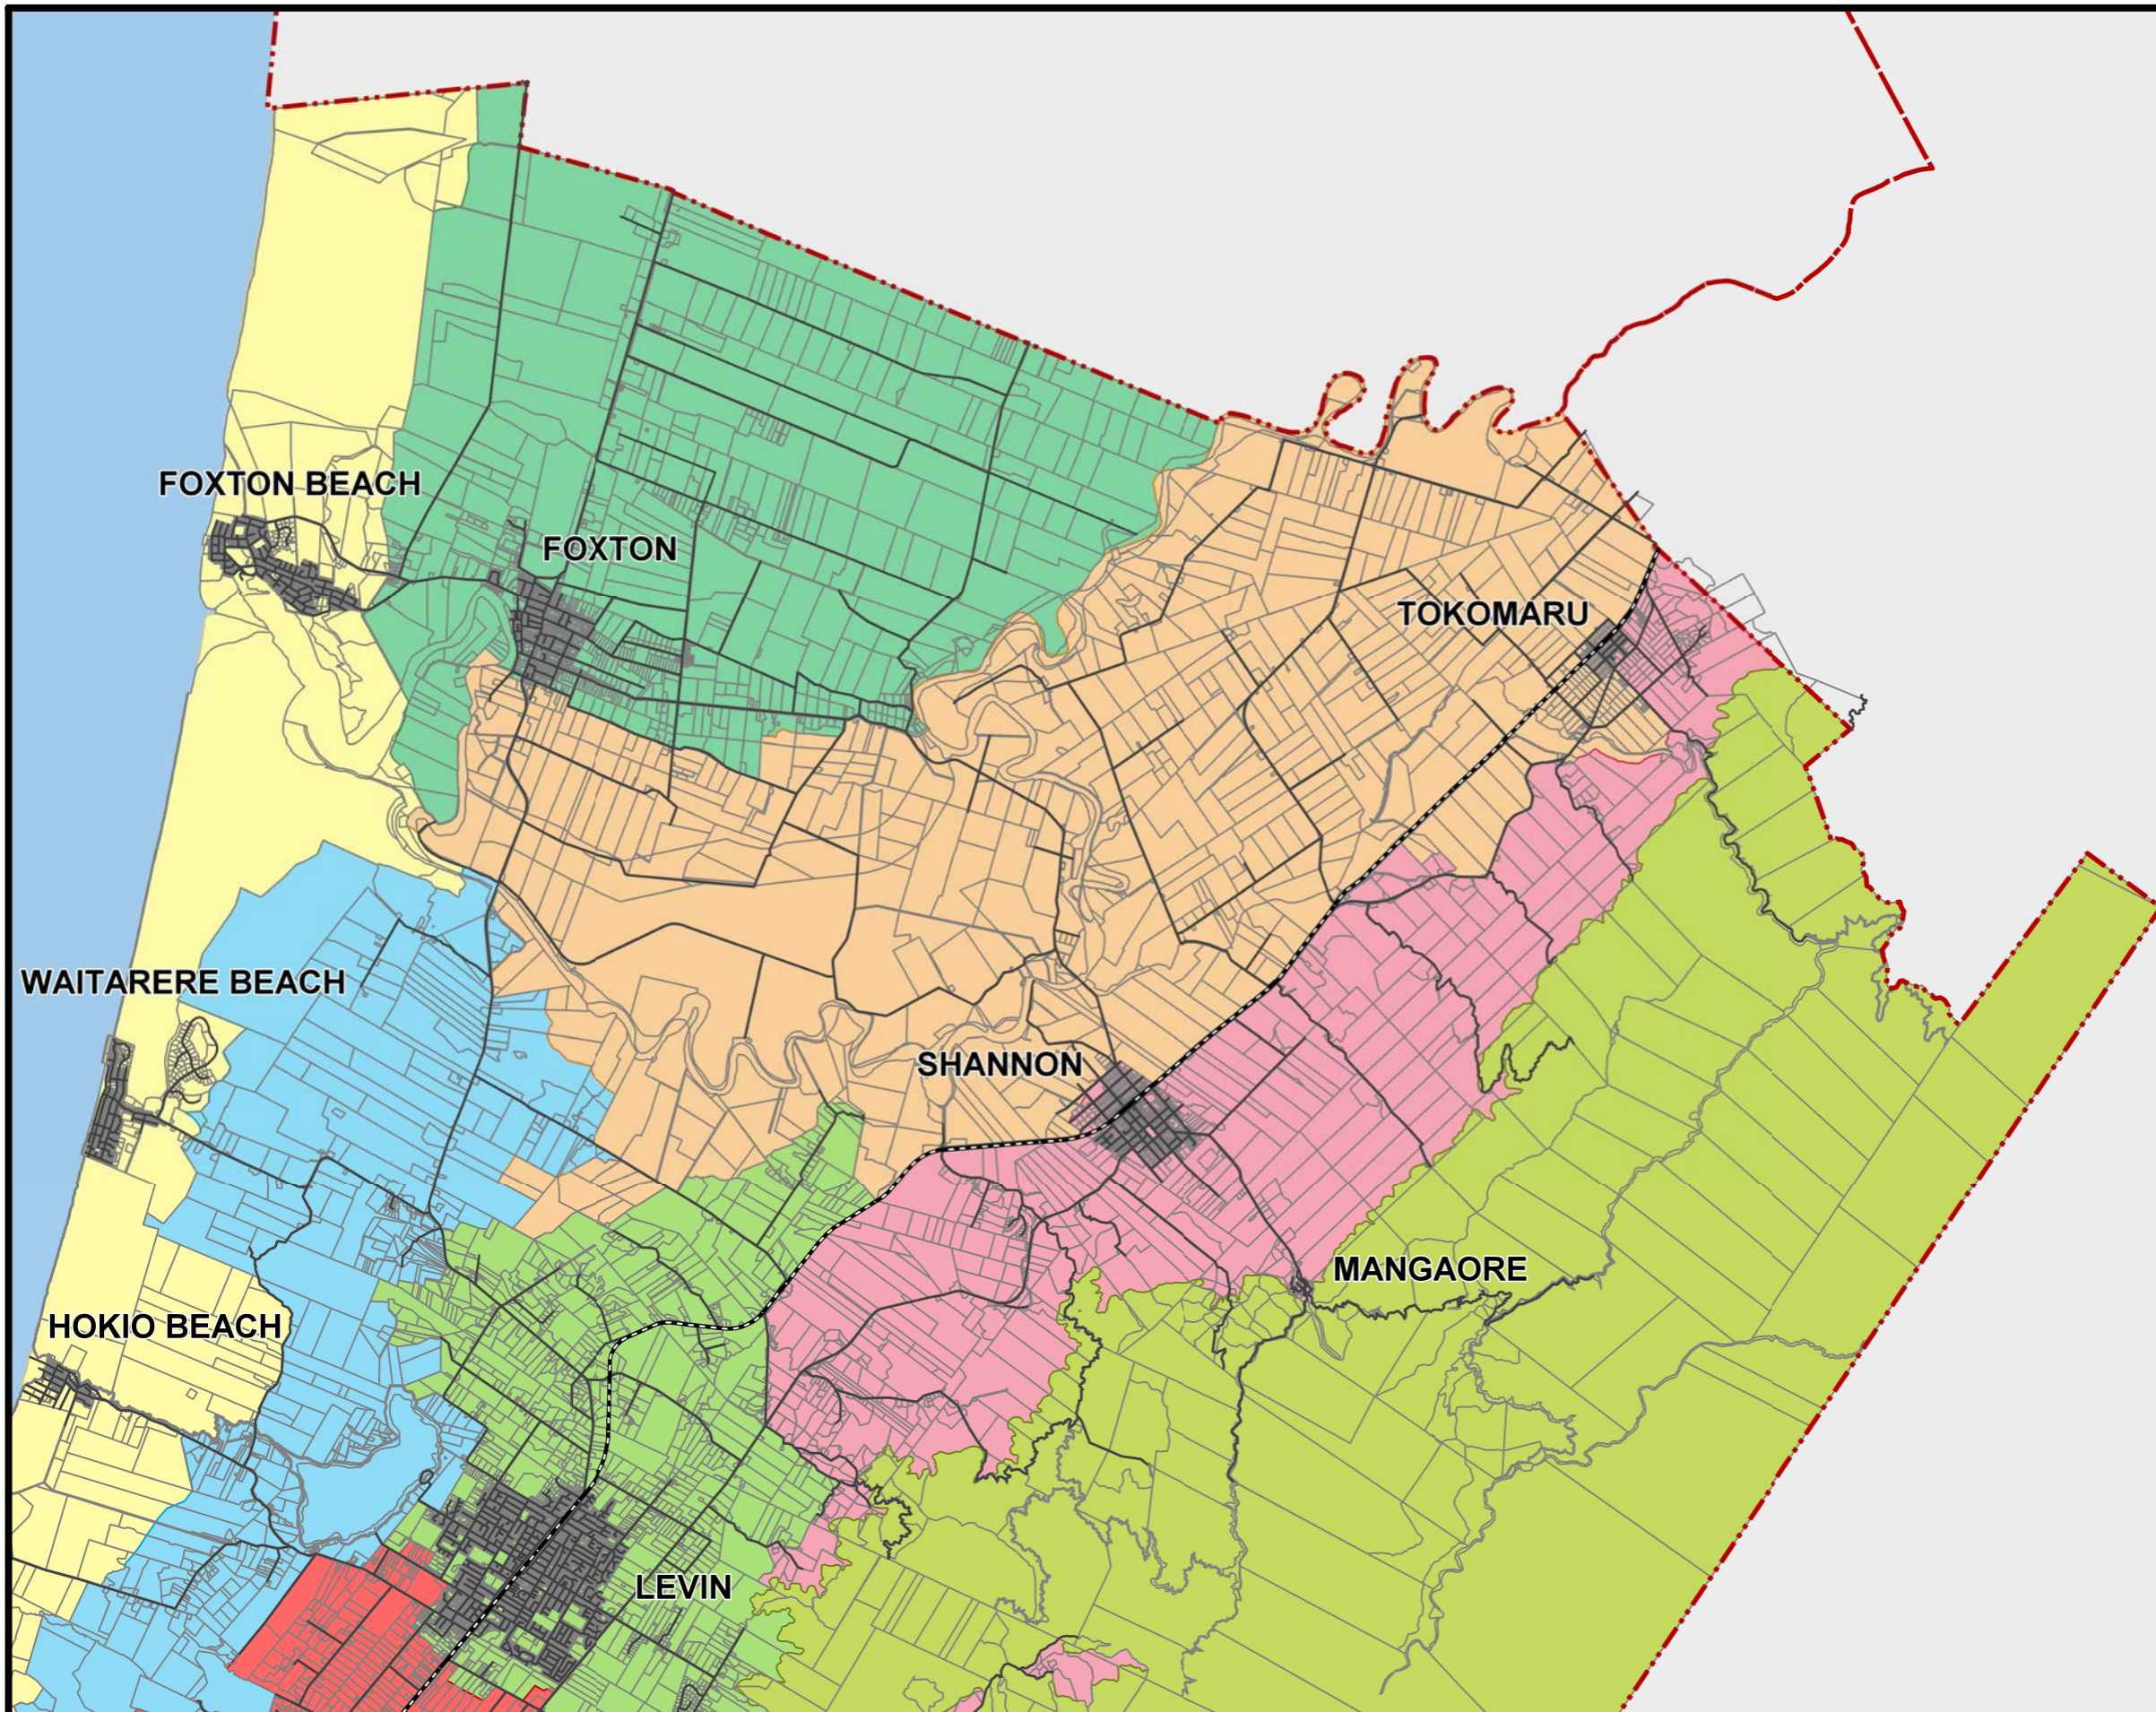

LEGEND

- Coastal Environment Domain
- Foxton Dunefields Domain
- Coastal Lakes Domain
- Moutoa Opiki Plains Domain
- Levin Koputaroa Domain
- Levin Ohau Domain
- Kuku Domain
- Manakau Downlands Domain
- Tararua Terraces Domain
- Hill Country Domain
- Road
- Railway
- Land Parcel
- Territorial Authority Boundary

 Scale 1 : 120,000

HOROWHENUA DISTRICT PLAN
LANDSCAPE DOMAINS

Planning Map 38