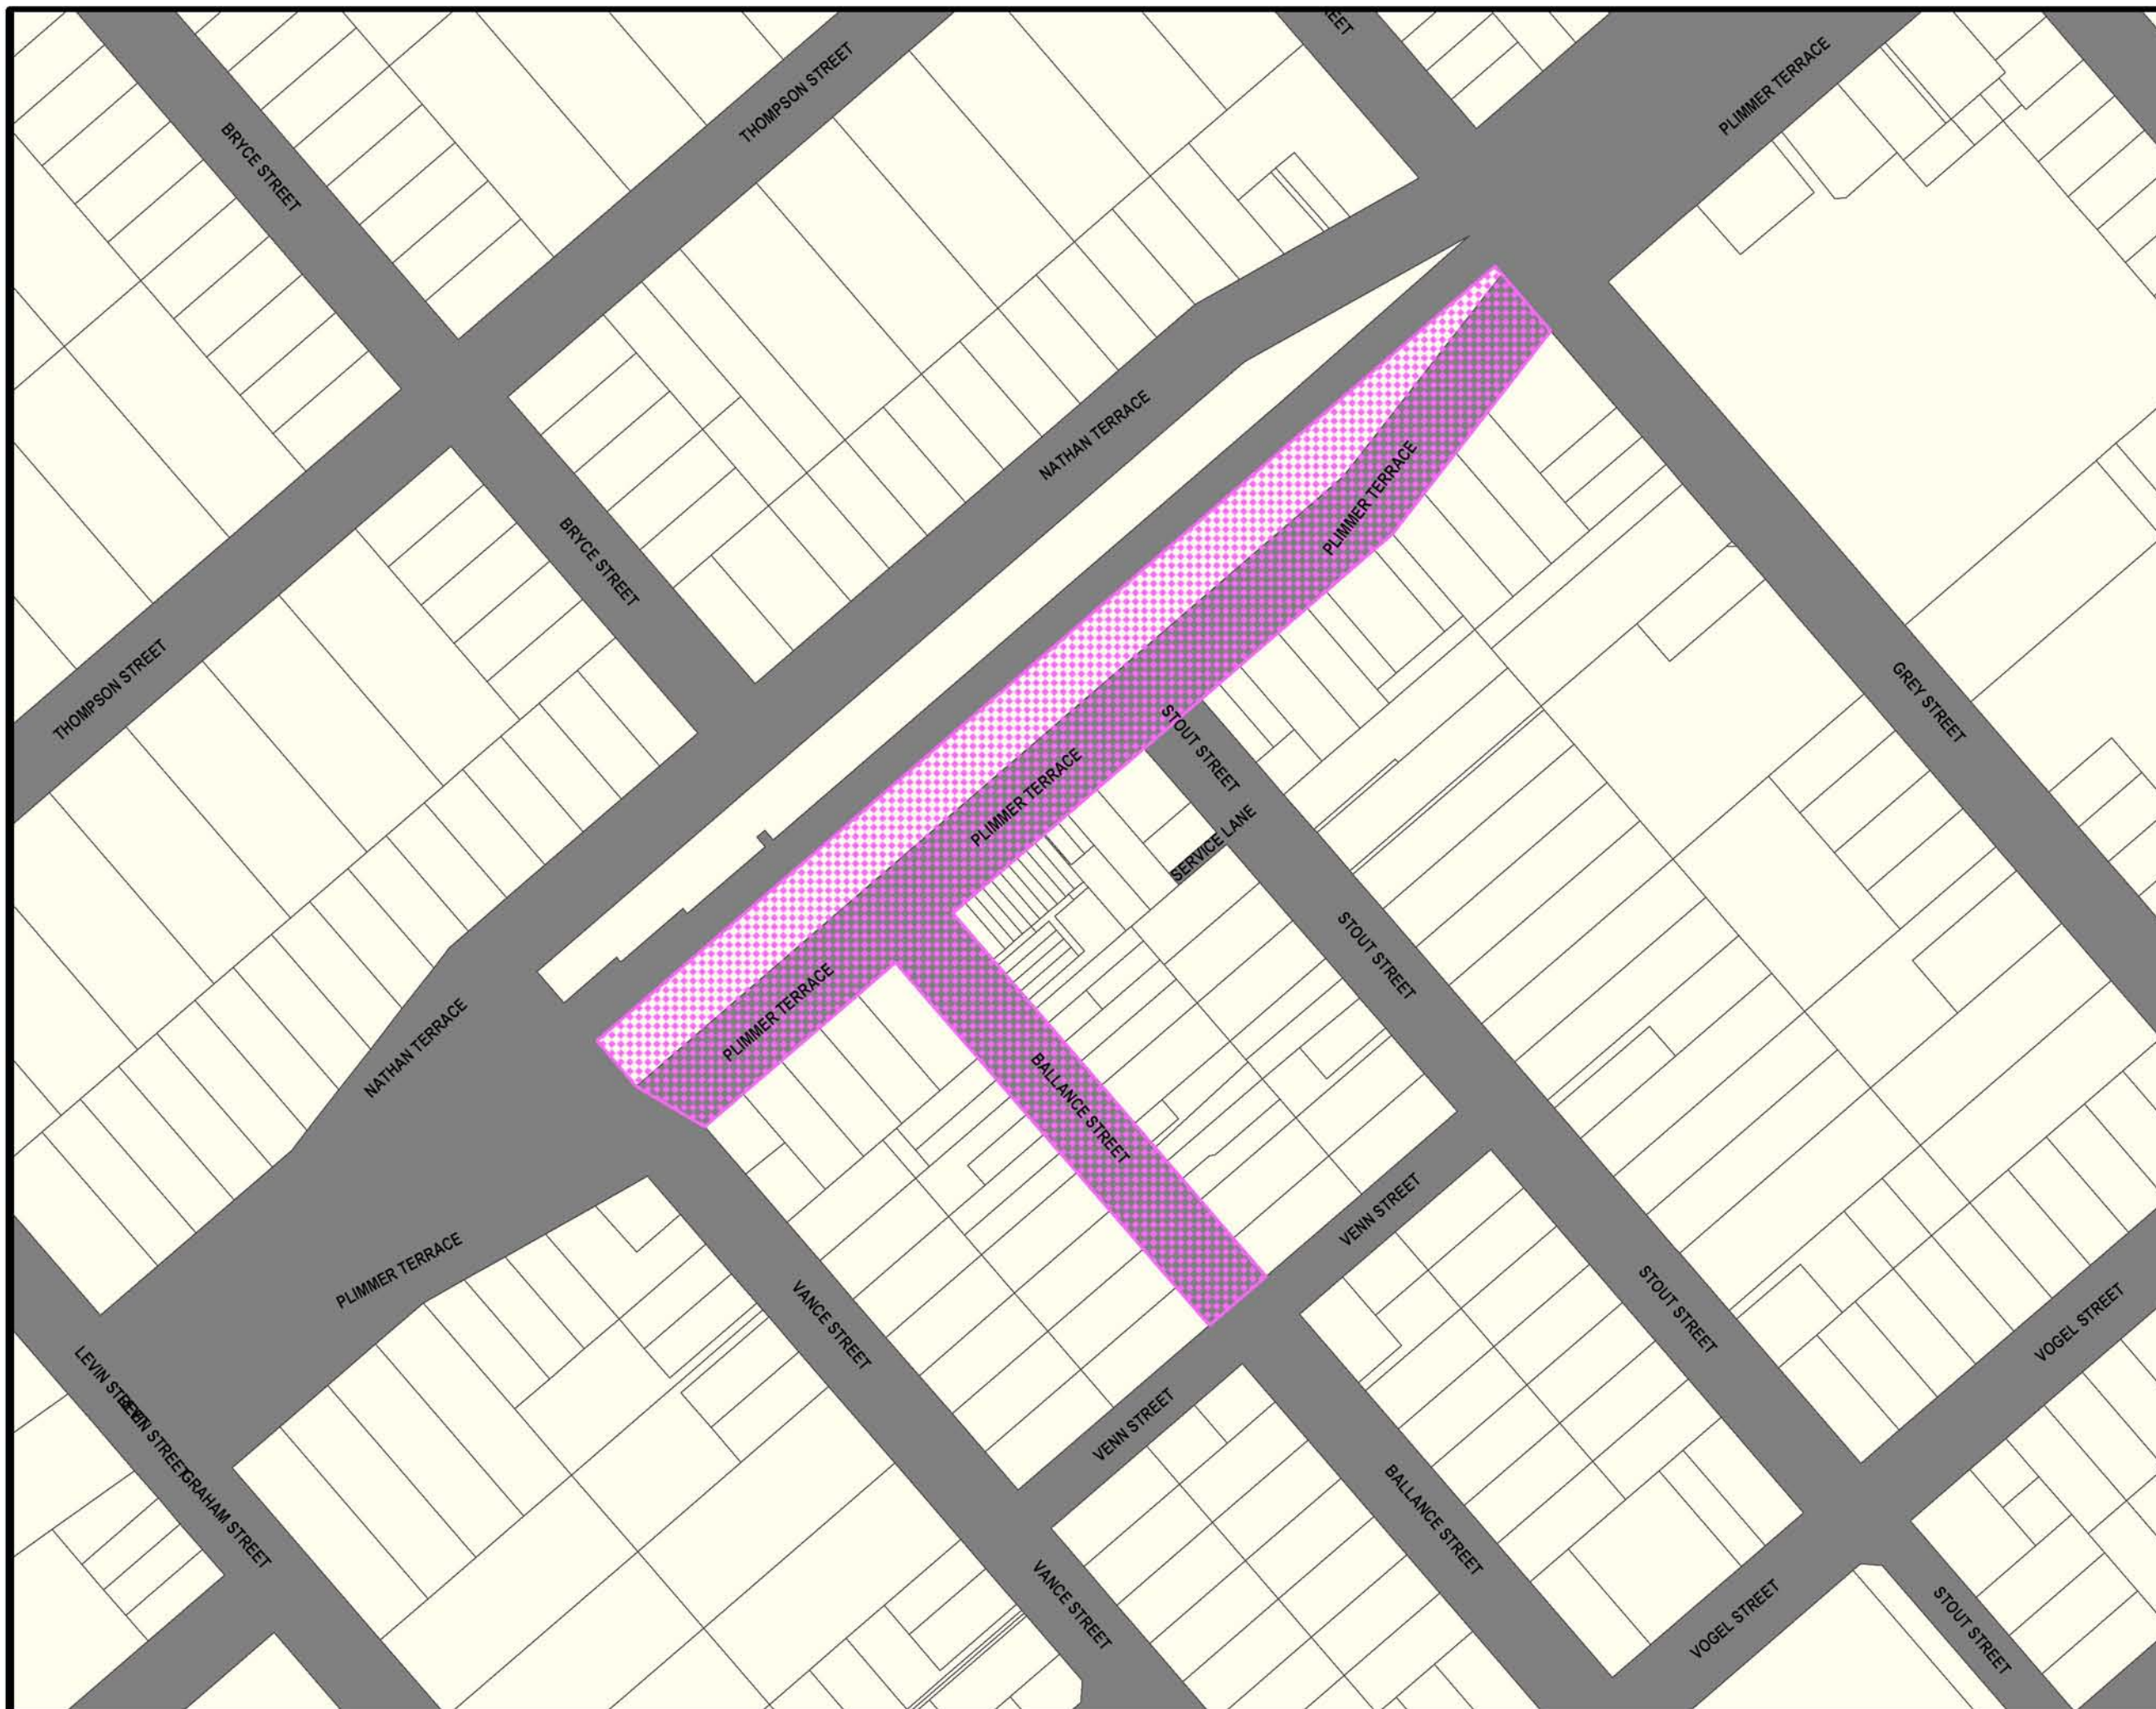

SCALE - 1 : 2,500

**Legend**

-  LIQUOR BAN AREAS
-  ROAD NAME
-  ROADS
-  PROPERTIES

**LIQUOR BAN AREA - SHANNON**

The Horowhenua District Council provides this information as a representation of the infrastructure where its location is known.