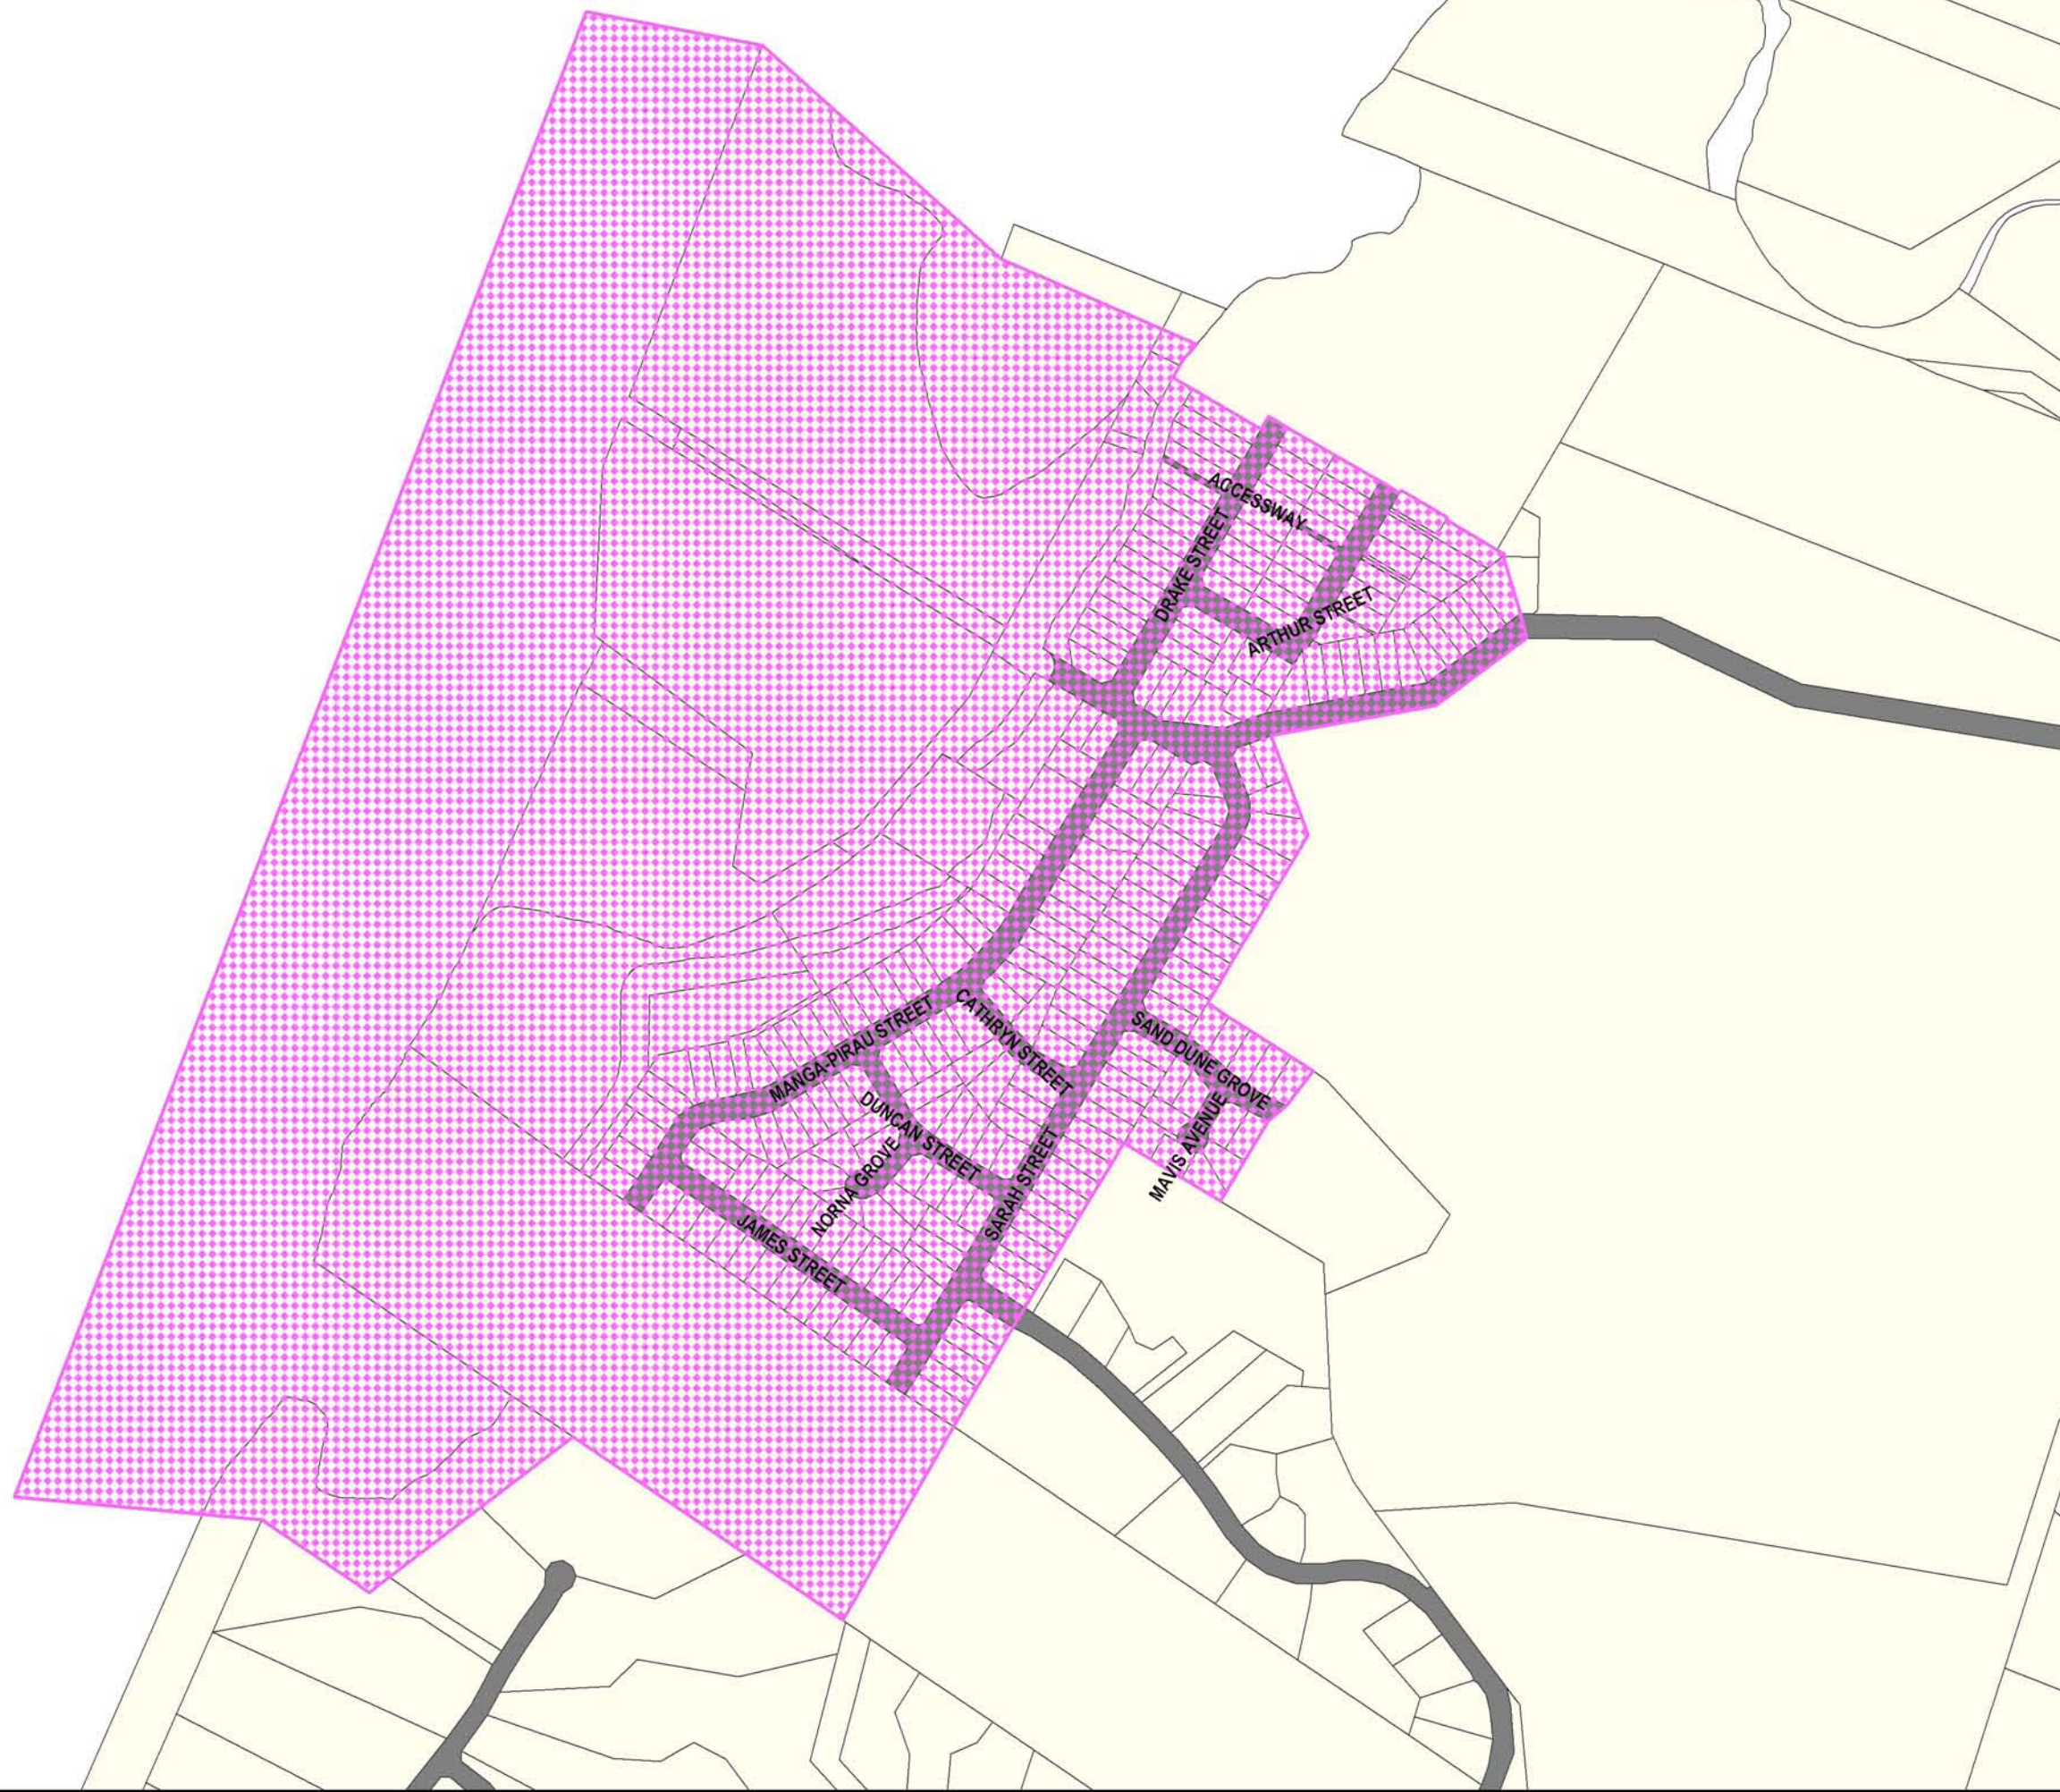

SCALE - 1 : 6,000

**Legend**

-  LIQUOR BAN AREAS
- A** ROAD NAME
-  ROADS
-  PROPERTIES

**LIQUOR BAN AREA - WAIKAWA**

The Horowhenua District Council provides this information as a representation of the infrastructure where its location is known.