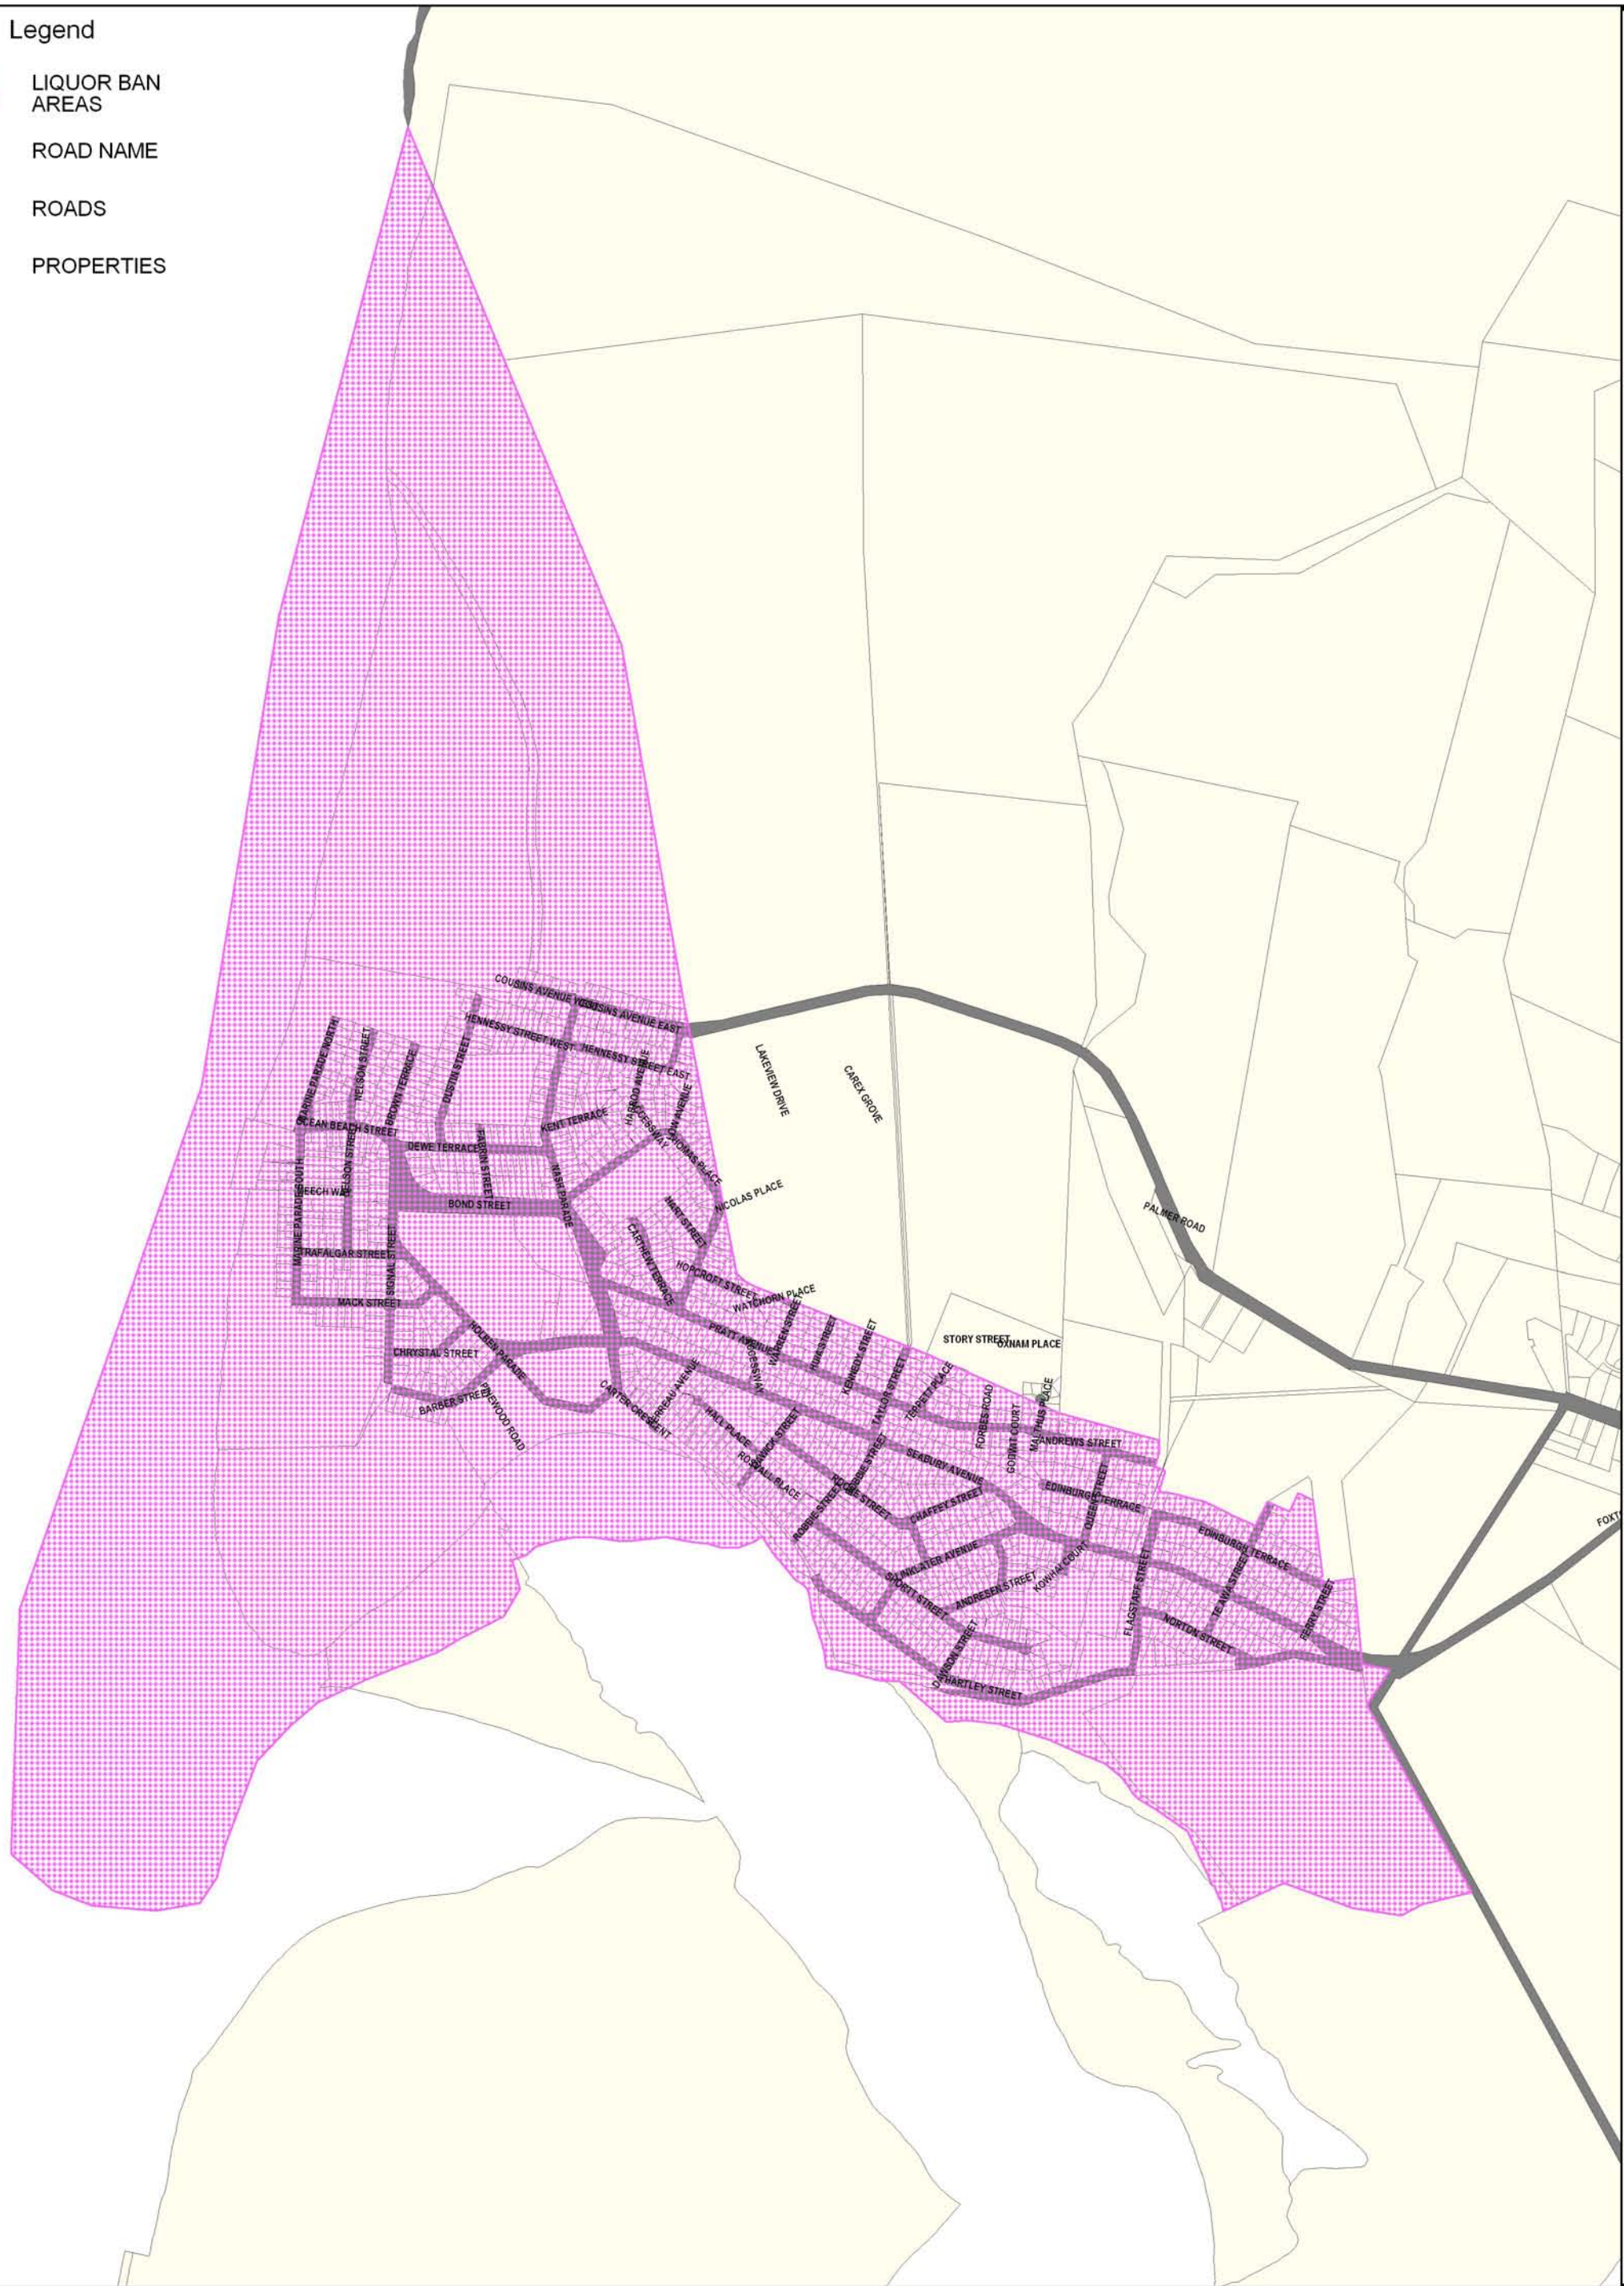

Legend

-  LIQUOR BAN AREAS
- A** ROAD NAME
-  ROADS
-  PROPERTIES

**HOROWHENUA DISTRICT COUNCIL**

## LIQUOR BAN AREA - FOXTON BEACH

The Horowhenua District Council provides this information as a representation of the infrastructure where its location is known. All reasonable efforts are taken to ensure the accuracy of this information, but confirmation on site is recommended before initiating any work.