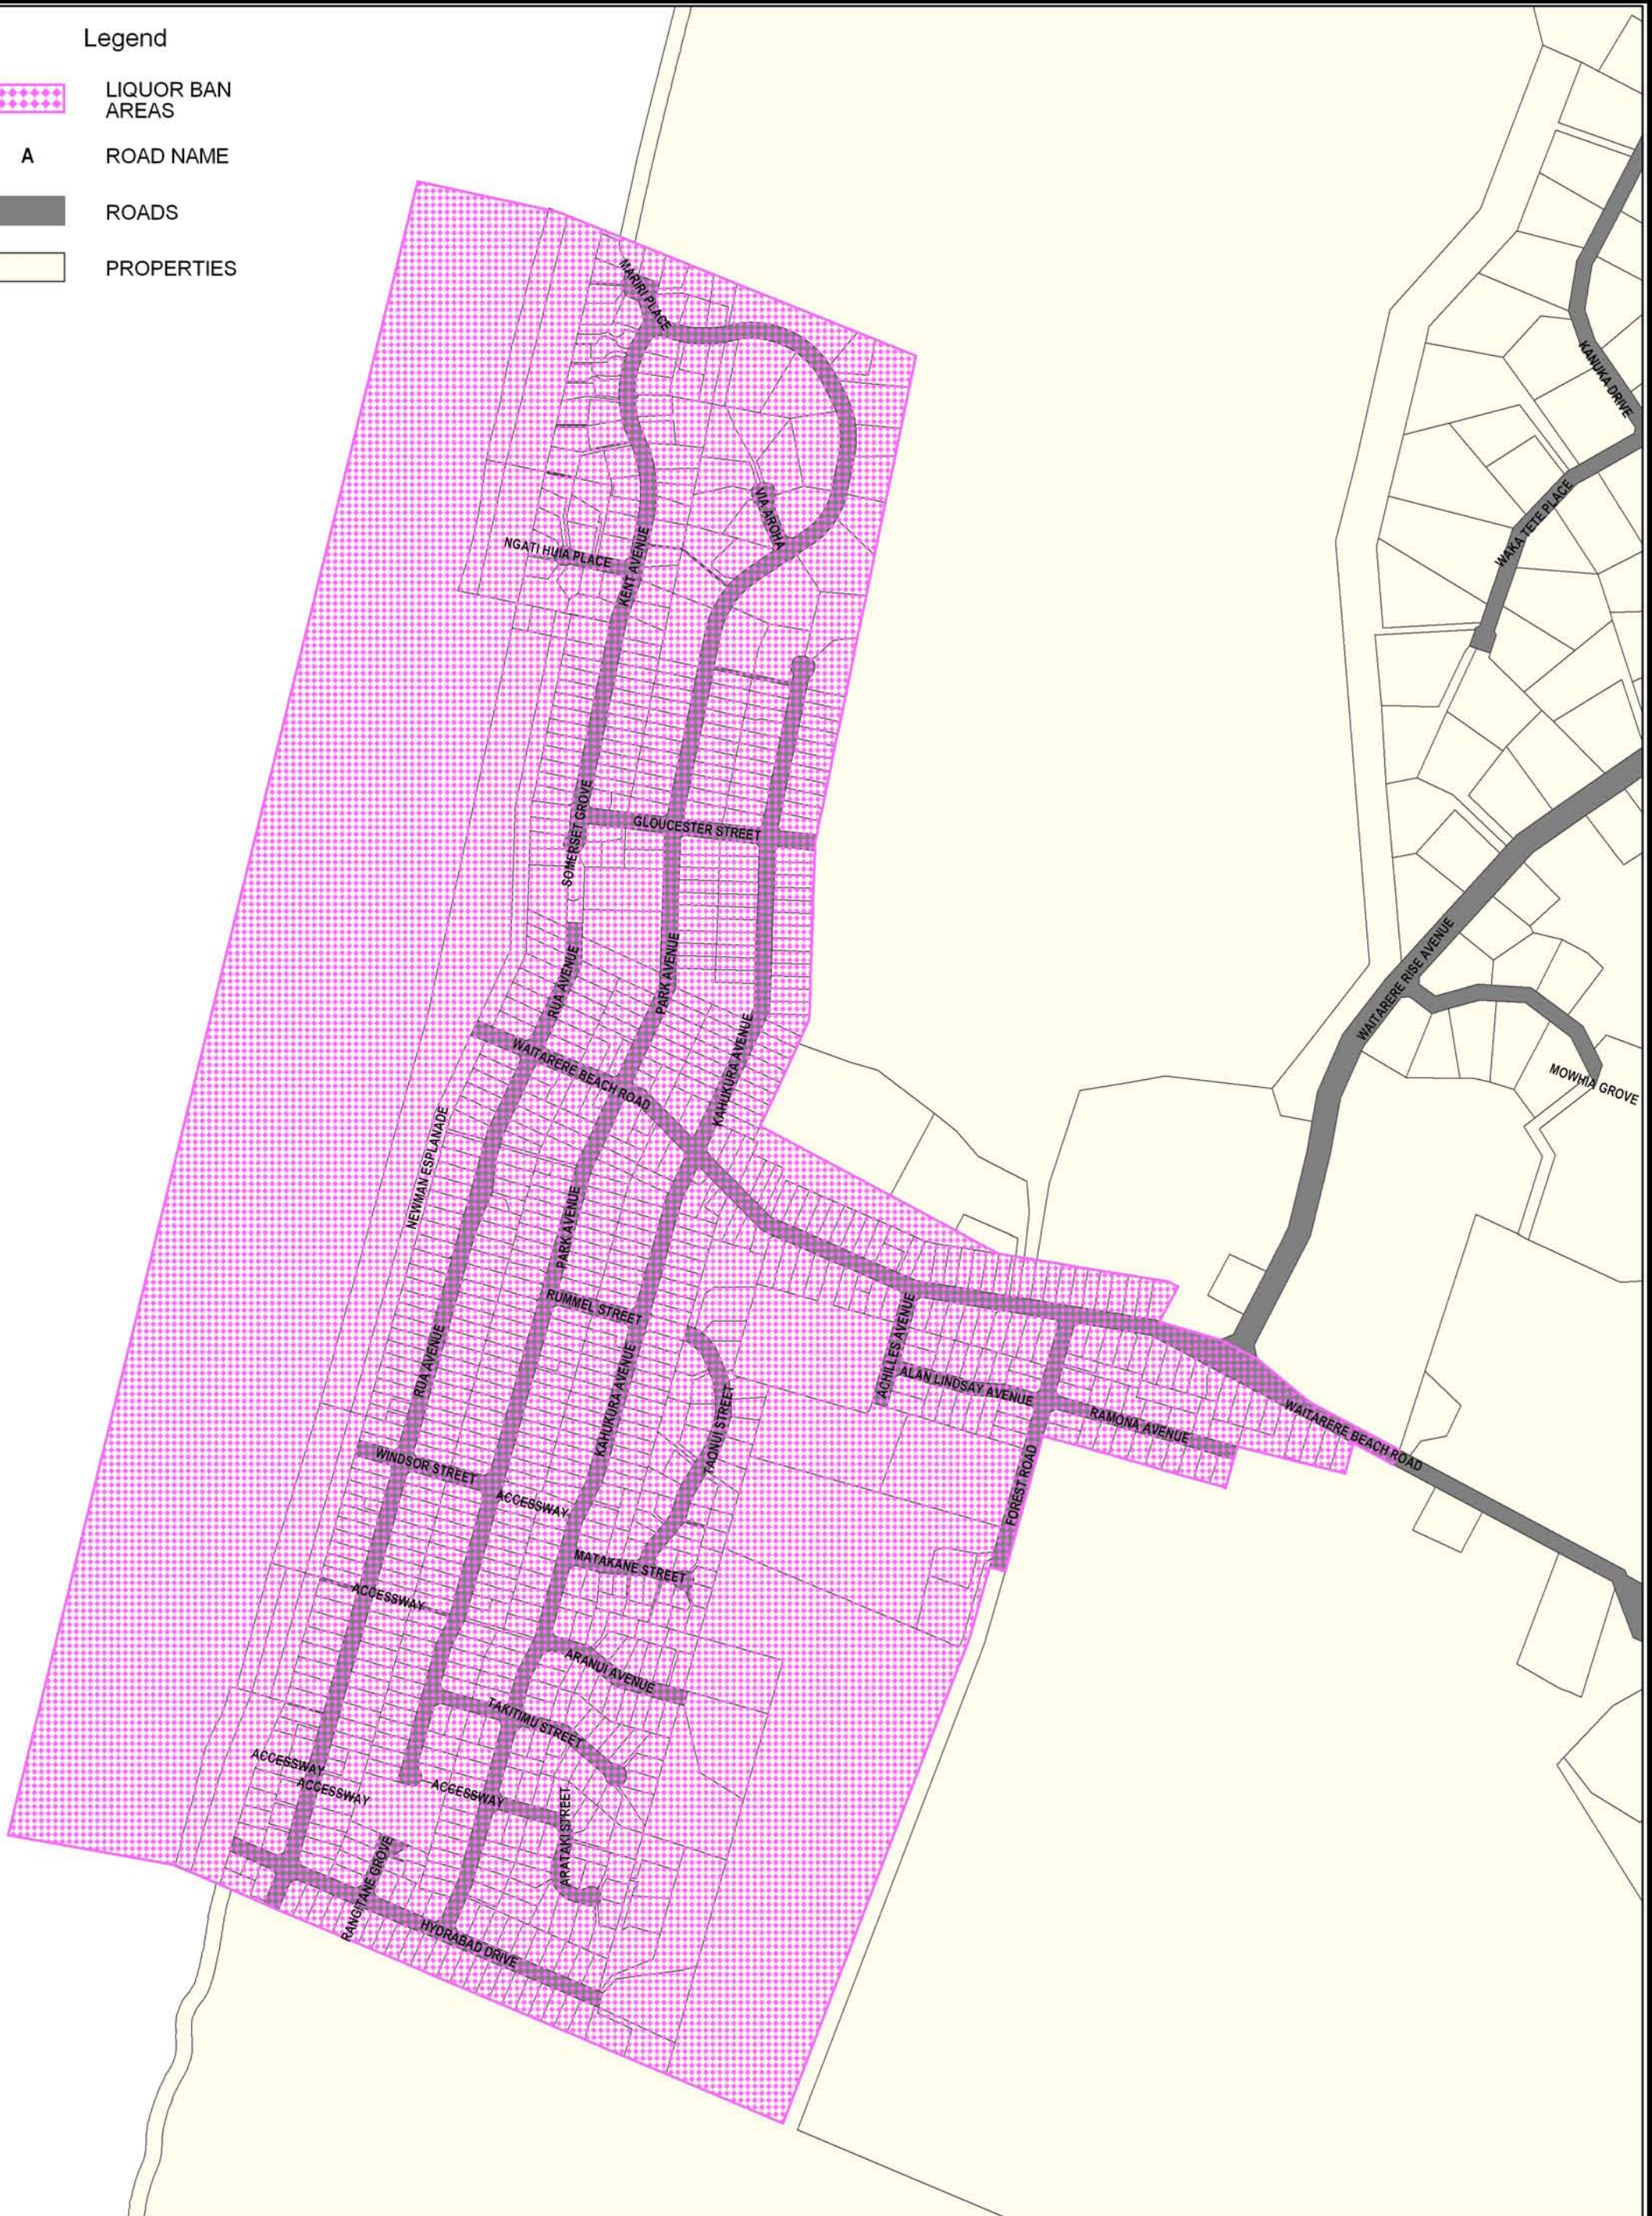

Legend

-  LIQUOR BAN AREAS
- A** ROAD NAME
-  ROADS
-  PROPERTIES

**HOROWHENUA
DISTRICT
COUNCIL**

LIQUOR BAN AREA - WAITAREBE

The Horowhenua District Council provides this information as a representation of the infrastructure where its location is known. All reasonable efforts are taken to ensure the accuracy of this information, but confirmation on site is recommended before initiating any work.